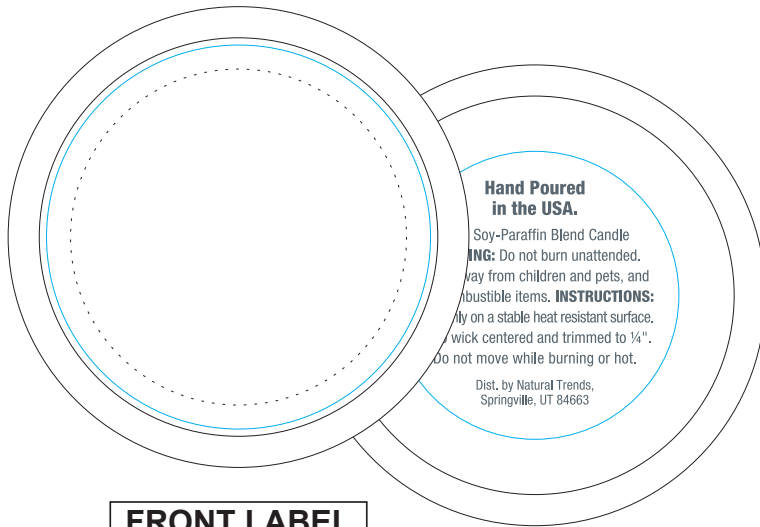

Sewn Tag for Loofah Bag

Actual Size

150%

This area reserved
for showing label enlargement

Notes:

- Due to small imprint size, details and legibility of art may be reduced on final product.
- Gray boxes show where the tag is connected to the loofah bag.
- Imprint outline will not print.

Tag Specs

Tag Type	Sewn-In Tag
Tag Size	2cm x 3cm
Imprint Area	2.5cm x 1.5cm
Imprint Color	(colors)

****PLEASE NOTE****

Signature approval is on Order Confirmation. Send back this layout only if there are needed changes noted.

Vanilla Candle Tin

WHITE LABELS

Actual Size

FRONT LABEL

BACK LABEL

150%

This area reserved
for showing label enlargement

Label Specs	Front Label	Back Label
Label Type	White label stock	White label stock
Label Size	2" Circle	1.5" Circle
Imprint Area	1.75" Circle	N/A
Imprint Color	(colors)	Gray PMS 431 C

Label Specs	
Label Type	White label stock
Label Size	3" x 1"
Imprint Area	1.25" x 0.875"
Imprint Color	(colors)

****PLEASE NOTE****

Signature approval is on Order Confirmation. Send back this layout only if there are needed changes noted.