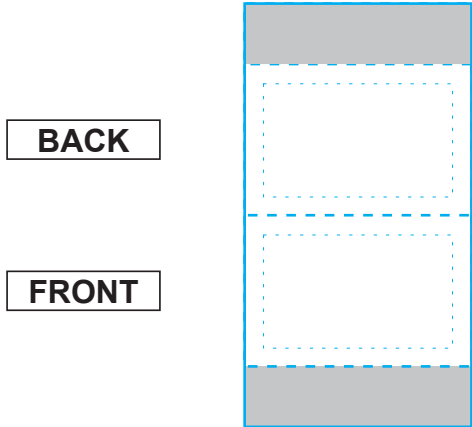

Sewn Tag for Loofah Bag

Actual Size

150%

This area reserved
for showing label enlargement

Notes:

- Due to small imprint size, details and legibility of art may be reduced on final product.
- Gray boxes show where the tag is connected to the loofah bag.
- Imprint outline will not print.

Tag Specs

Tag Type	Sewn-In Tag
Tag Size	2cm x 3cm
Imprint Area	2.5cm x 1.5cm
Imprint Color	(colors)

****PLEASE NOTE****

Signature approval is on Order Confirmation. Send back this layout only if there are needed changes noted.

Vanilla Candle Tin

WHITE LABELS

Actual Size

FRONT LABEL

BACK LABEL

150%

This area reserved
for showing label enlargement

Label Specs	Front Label	Back Label
Label Type	White label stock	White label stock
Label Size	2" Circle	1.5" Circle
Imprint Area	1.75" Circle	N/A
Imprint Color	(colors)	Gray PMS 431 C

Label Specs	
Label Type	White label stock
Label Size	3" x 1"
Imprint Area	1.25" x 0.875"
Imprint Color	(colors)

****PLEASE NOTE****

Signature approval is on Order Confirmation. Send back this layout only if there are needed changes noted.