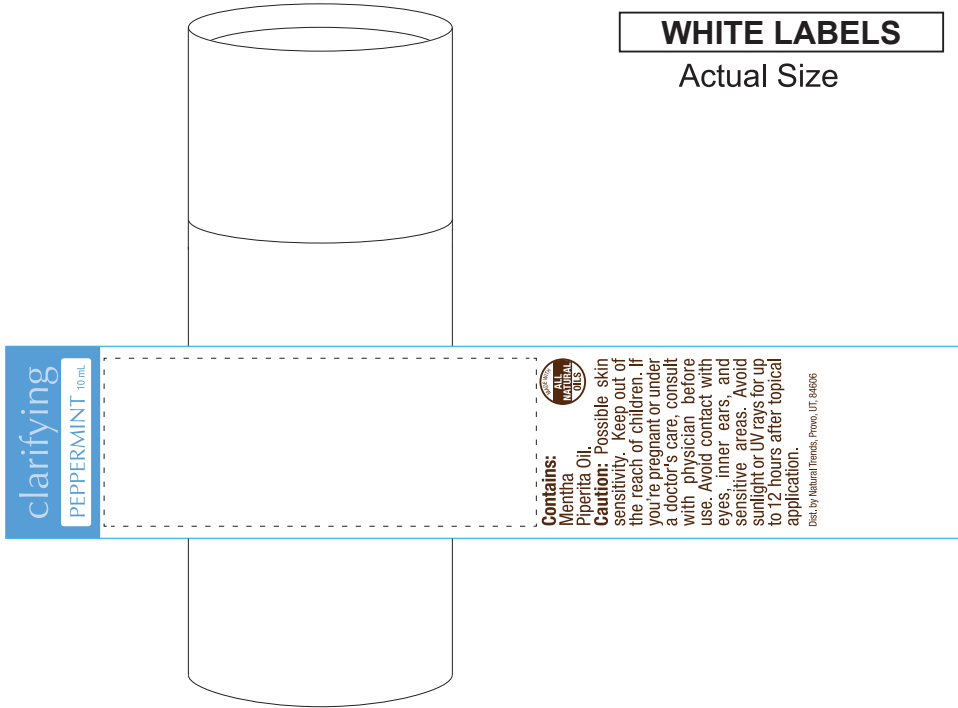

# Essential Oil Tube Clarifying Peppermint

WHITE LABELS

Actual Size

150%

This area reserved  
for showing label enlargement

Label Specs	Eco-Tube Label
Label Type	White label stock
Label Size	5" x 1"
Imprint Area	2.28" x 0.875"
Imprint Color	(colors)

# Essential Oil Clarifying Peppermint

WHITE LABELS

Actual Size

200%

This area reserved  
for showing label enlargement

Label Specs	
Label Type	White label stock
Label Size	3" x 1"
Imprint Area	1.25" x 0.875"
Imprint Color	(colors)