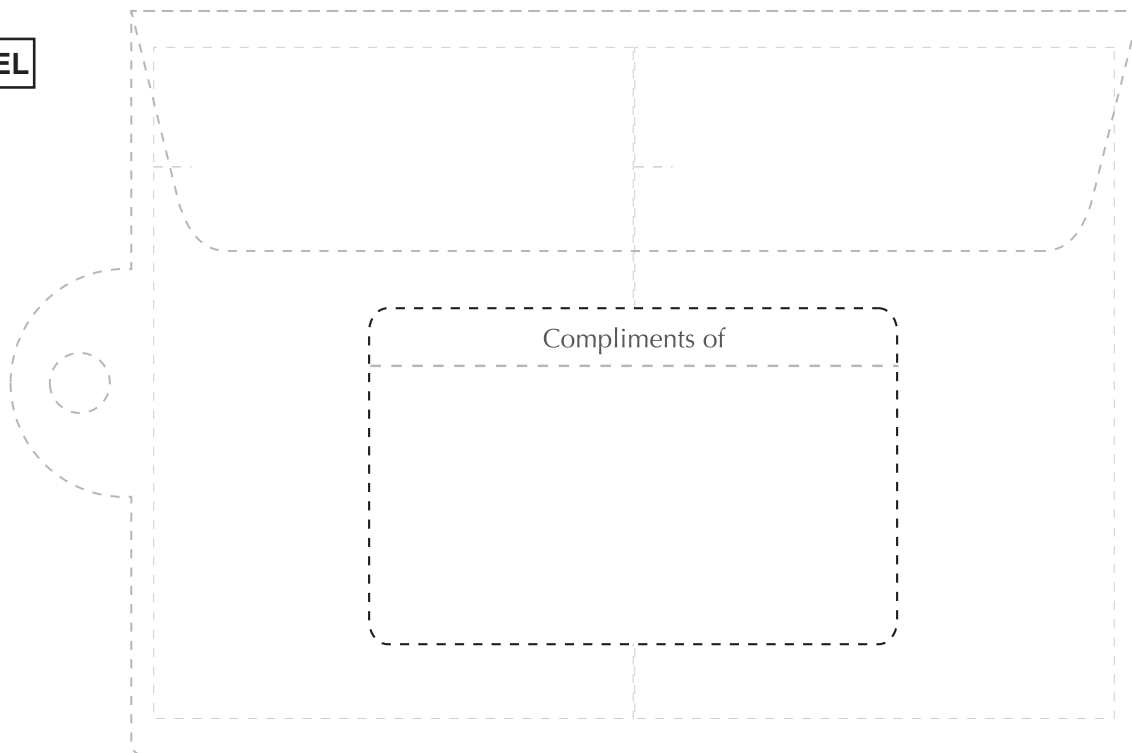

Distributor
PO #

OFF!® Deep Woods® Insect Repellent Towelette Label Imprint

WHITE LABEL

Actual
Size

150%

This area reserved
for showing label enlargement

Label Specs	Label
Label Type	White
Label Size	2.75" x 1.75"
Imprint Area	2.75" x 1.45"
Imprint Color	(colors)

Note: The dashed outlines do not print.

****PLEASE NOTE****

Rev. 20250707

Signature approval is on Order Confirmation. Send back this layout only if there are needed changes noted.