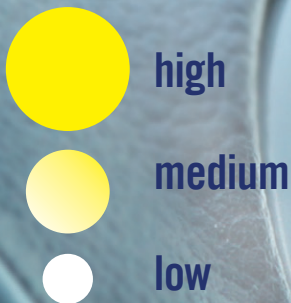

# CO-BRAND with a Prestige Brand!

**NEW**  
**INTENSITY DIAL**

**3X**  
control

**CLAMSHELL**  
AFFLC

**STANDARD**  
AFFL

Certain trademarks used under license from  
The Procter & Gamble Company or its affiliates.