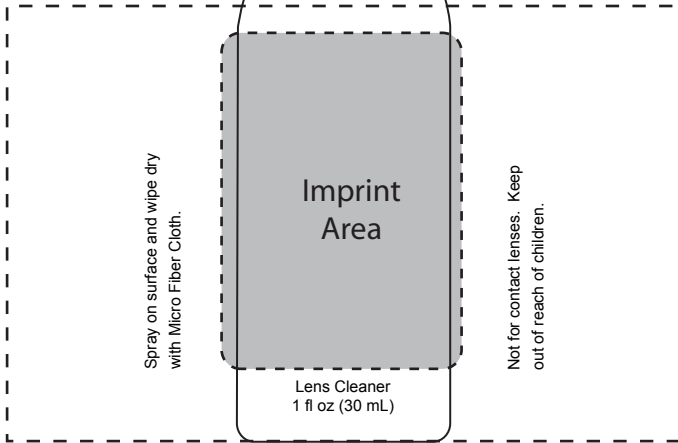

Distributor:
PO #

Lens Cleaner Plus Spray 1 oz. bottle

FRONT

250%

Actual Size

This area reserved
for showing label enlargement

Imprint Specs

FRONT

Imprint Type	Direct Screen Imprint
Imprint Area	1.75" x 1.25"
Imprint Color	(colors)

Notes: The imprint area outlines do not print.

Office Use Only