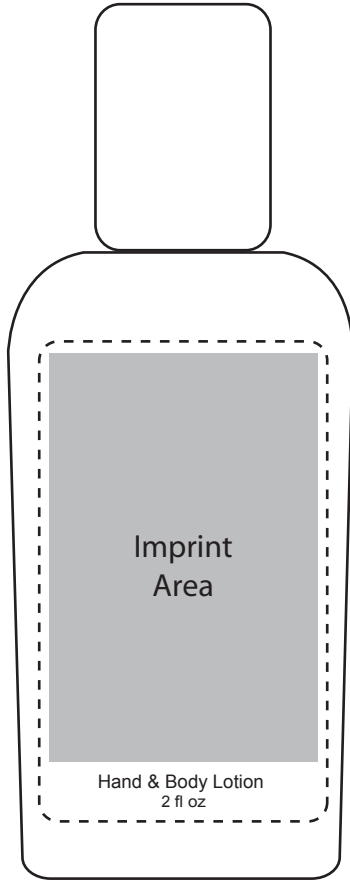

Distributor:
PO #

Hand & Body Lotion 2 oz. bottle

200%

This area reserved
for showing label enlargement

**CLEAR LABEL
FRONT**

Actual Size

Label Specs	Front Label
Label Type	Clear
Label Size	2.5" x 1.5"
Imprint Area	2.13" x 1.4"
Imprint Color	(colors)

Notes: The label outlines do not print.

Office Use Only