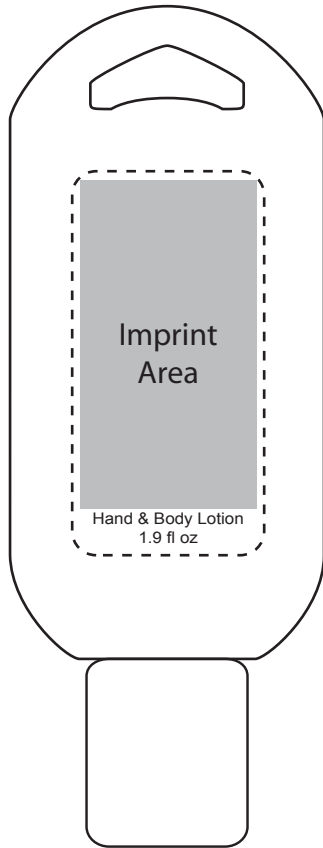

Distributor:
PO #

Hand & Body Lotion 1.9 oz. keychain bottle

250%

This area reserved
for showing label enlargement

**CLEAR LABEL
FRONT**

Actual Size

Label Specs	Front Label
Label Type	Clear
Label Size	2" x 1"
Imprint Area	1.71" x 0.92"
Imprint Color	(colors)

Notes: The label outlines do not print.

Office Use Only