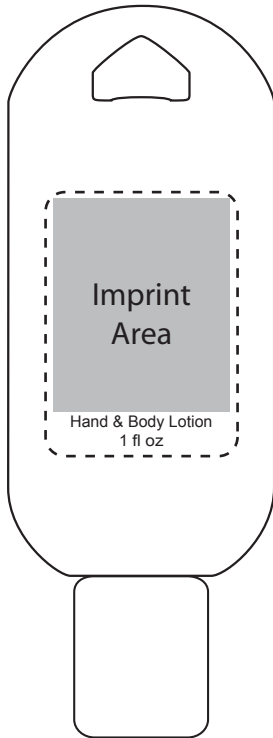

Distributor:
PO #

Hand & Body Lotion 1 oz. keychain bottle

300%

This area reserved
for showing label enlargement

**CLEAR LABEL
FRONT**

Actual Size

Label Specs	Front Label
Label Type	Clear
Label Size	1.375" x 1"
Imprint Area	1.11" x 0.92"
Imprint Color	(colors)

Notes: The label outlines do not print.

Office Use Only