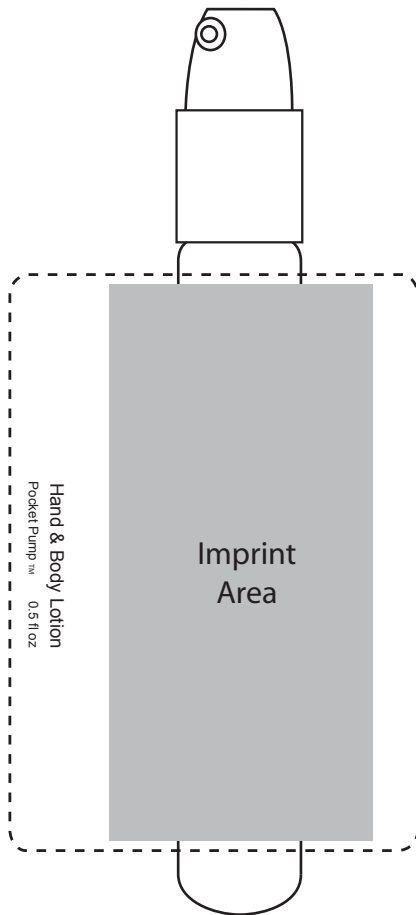

# Hand & Body Lotion 0.5 oz. Pocket Pump

**CLEAR LABEL  
WRAP AROUND**

175%

Actual Size

This area reserved  
for showing label enlargement

| Label Specs   | Wrap Around Label |
|---------------|-------------------|
| Label Type    | Clear             |
| Label Size    | 3" x 2.125"       |
| Imprint Area  | 2.9" x 1.37"      |
| Imprint Color | (colors)          |

Notes: The label outlines do not print.

Office Use Only