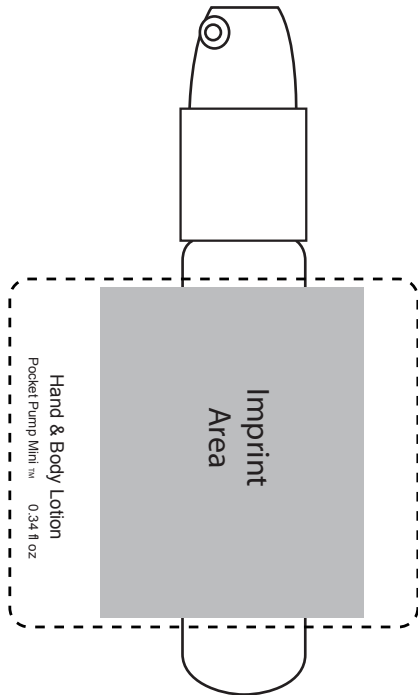

Distributor:
PO #

Hand & Body Lotion

0.34 oz. Pocket Pump Mini

175%

**CLEAR LABEL
WRAP AROUND**

Actual Size

This area reserved
for showing label enlargement

| Label Specs | Wrap Around Label |
|---------------|-------------------|
| Label Type | Clear |
| Label Size | 1.8125" x 2.125" |
| Imprint Area | 1.72" x 1.37" |
| Imprint Color | (colors) |

Notes: The label outlines do not print.

Office Use Only