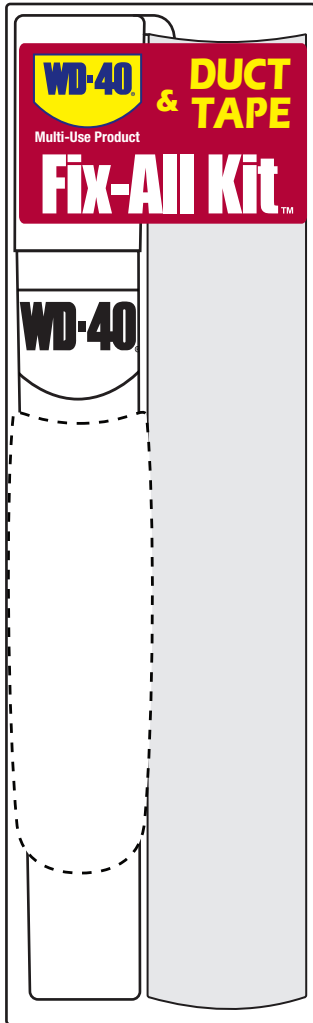

Distributor
PO #

Fix-All Kit™ WD-40® No-Mess Pen™ 0.26 oz. and Duct Tape Roll

WHITE LABEL

Actual Size

175%

This area reserved
for showing label enlargement

Label Specs	Label
Label Type	Colors
Label Size	2.4" x 0.72"
Imprint Area	2.1" x 0.54"
Imprint Color	(colors)