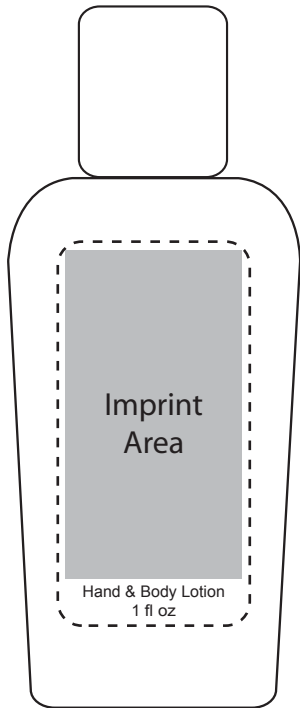

Distributor:  
PO #

# Hand & Body Lotion 1 oz. bottle

250%

This area reserved  
for showing label enlargement

**CLEAR LABEL  
FRONT**

Actual Size

Label Specs	Front Label
Label Type	Clear
Label Size	2" x 1"
Imprint Area	1.71" x 0.92"
Imprint Color	(colors)

Notes: The label outlines do not print.

Office Use Only